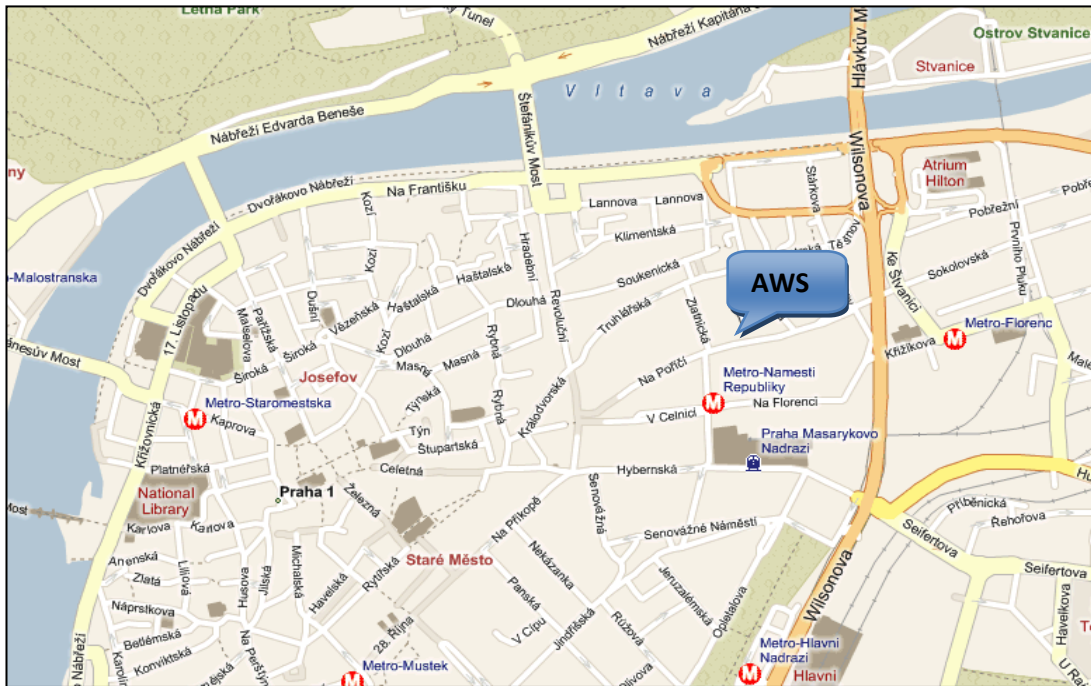

Prague Office:

AWS Central Europe s.r.o.
Na Pořičí 1071/17
110 00 Prague
Czech Republic

Telephone: +420 222 866 841

Fax: +420 222 866 941

Email: newbusiness@awsce.com

Nearest Metro Station:

Namesti Republiky (Line B)- 100m

<http://www.prague.net/metro>

Nearest International Train Station:

Hlavni Nadrazi (Prague's main train station)- 750m

Holesovice train station- 2.5km

Nearest Bus Station:

Praha Florenc- 500m

Nearest Airport:

Prague Ruzyne International Airport

<http://www.pragueairport.co.uk/>